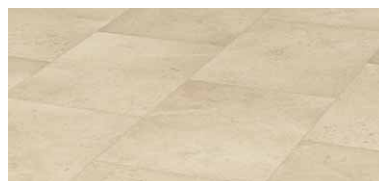

▲ 500 x 333mm

2112 Peakmoor Sandstone